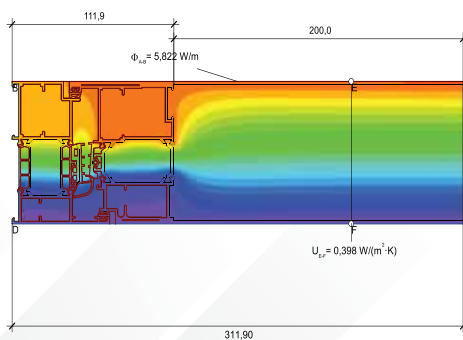

ALUMINIUM PANEL SYSTEMS

MEDAL
Aluminium Systems

www.medalalu.com

MEDAL
Aluminium Systems

www.medalalu.com

MEXCLUSIVE

Profil Dimension	: 125 mm
Profil Sheet Thickness	: 2 mm
INOX Decoration	: Yes
Min. and Max. Door Height	: 1920 - 2500 mm
Min. and Max. Door Width	: 850 - 1250 mm
External Sheet Thickness	: Alumium 2 mm
Internal Sheet Thickness	: Alumium 2 mm
Door Handle	: INOX
Panel's Glass	: 82 mm (Four Glass)

MPRIMEUM LINE

Profil Dimension	: 86 mm
Profil Sheet Thickness	: 2 mm
INOX Decoration	: Yes
Min. and Max. Door Height	: 1920 - 2500 mm
Min. and Max. Door Width	: 850 - 1250 mm
External Sheet Thickness	: Alumium 2 mm
Internal Sheet Thickness	: Alumium 2 mm
Door Handle	: INOX
Panel's Glass	: 82 mm (Four Glass)

$$U_{eqAB} = \frac{\Phi}{\Delta T \cdot b} = \frac{5,822}{20,000 - 0,312} = 0,933 \text{ W/(m}^2 \cdot \text{K)}$$

MSUPERIOR

Profil Dimension	: 70 mm
Profil Sheet Thickness	: 2 mm
INOX Decoration	: Yes
Min. and Max. Door Height	: 1920 - 2500 mm
Min. and Max. Door Width	: 850 - 1250 mm
External Sheet Thickness	: Alumium 2 mm
Internal Sheet Thickness	: Alumium 2 mm
Door Handle	: INOX
Panel's Glass	: 59 mm (Three Glass)