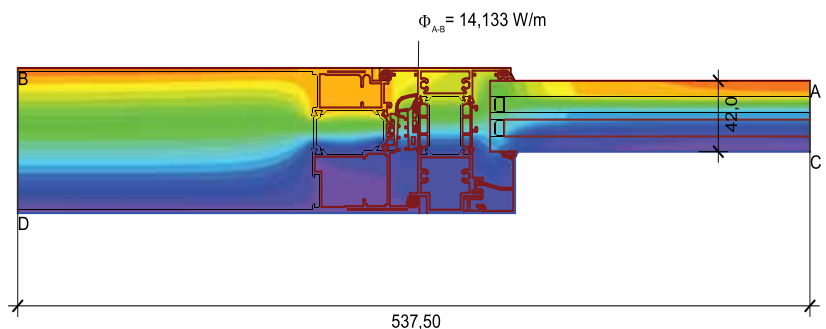

ALUMINIUM PANEL SYSTEMS

MEDAL
Aluminium Systems

www.medalalu.com

MEDAL
Aluminium Systems

www.medalalu.com

MEXCLUSIVE

Profil Dimension	: 125 mm
Profil Sheet Thickness	: 2 mm
INOX Decoration	: Yes
Min. and Max. Door Height	: 1920 - 2500 mm
Min. and Max. Door Width	: 850 - 1250 mm
External Sheet Thickness	: Alumium 2 mm
Internal Sheet Thickness	: Alumium 2 mm
Door Handle	: INOX
Panel's Glass	: 82 mm (Four Glass)

MPRIMEUM LINE

Profil Dimension	: 86 mm
Profil Sheet Thickness	: 2 mm
INOX Decoration	: Yes
Min. and Max. Door Height	: 1920 - 2500 mm
Min. and Max. Door Width	: 850 - 1250 mm
External Sheet Thickness	: Alumium 2 mm
Internal Sheet Thickness	: Alumium 2 mm
Door Handle	: INOX
Panel's Glass	: 82 mm (Four Glass)

$$U_{eqAB} = \frac{\Phi}{\Delta T \cdot b} = \frac{5,822}{20,000 - 0,312} = 0,933 \text{ W/(m}^2 \cdot \text{K)}$$

MSUPERIOR

Profil Dimension	: 70 mm
Profil Sheet Thickness	: 2 mm
INOX Decoration	: Yes
Min. and Max. Door Height	: 1920 - 2500 mm
Min. and Max. Door Width	: 850 - 1250 mm
External Sheet Thickness	: Alumium 2 mm
Internal Sheet Thickness	: Alumium 2 mm
Door Handle	: INOX
Panel's Glass	: 59 mm (Three Glass)