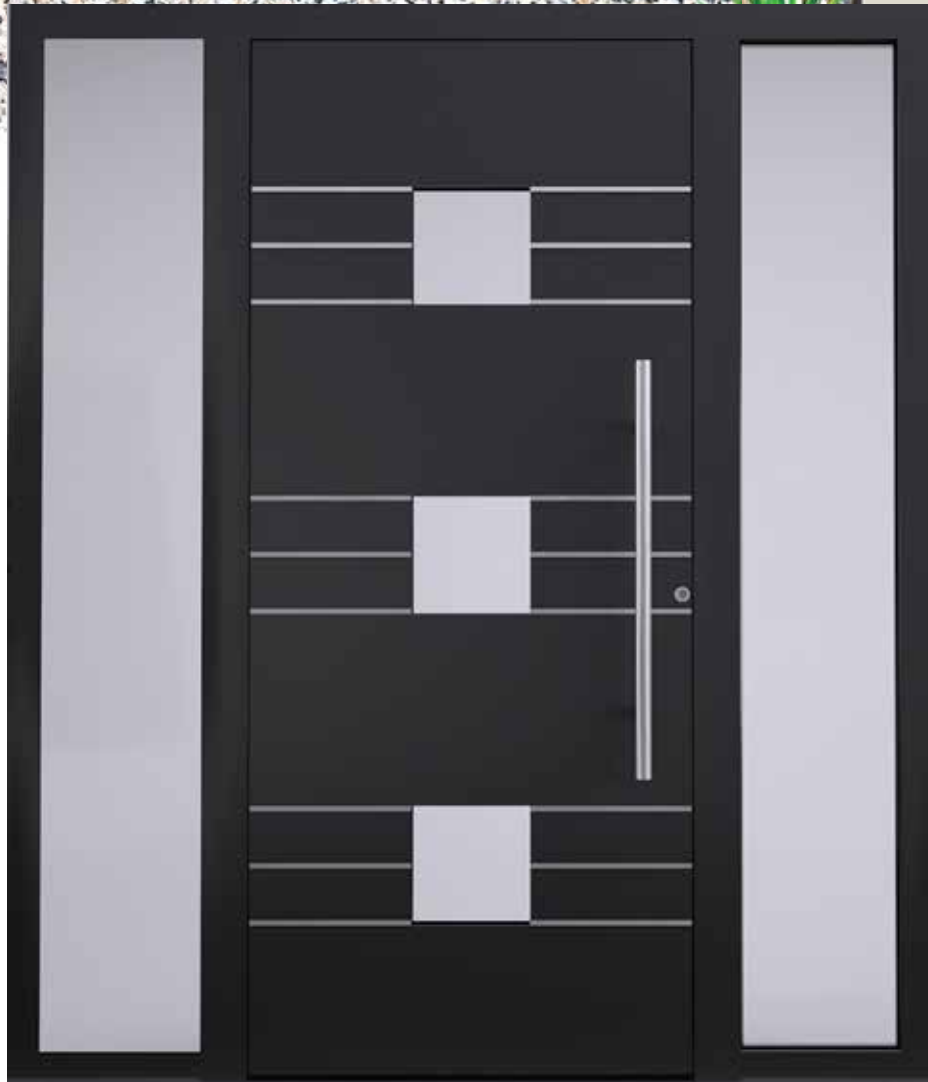

ESPECIAL

Code: 717
Color: RAL 7016 Text
Glass: Opaque Glass
External Handle: Bar/Blade